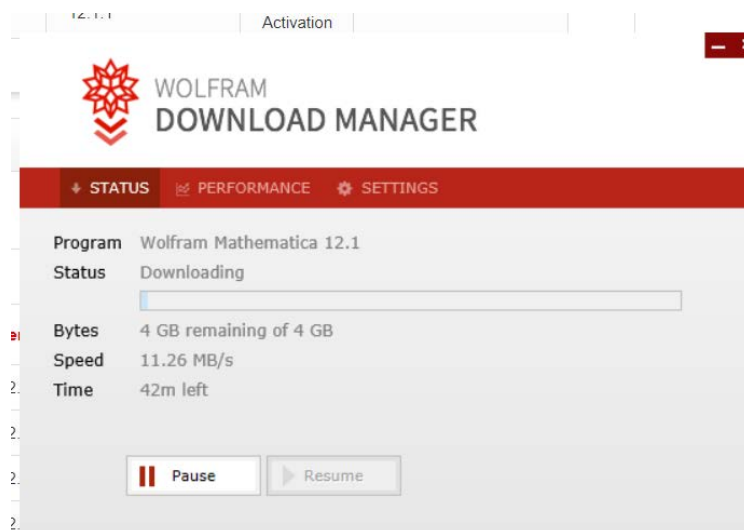

Instalação do Wolfram Mathematica 12.1.1 (windows) – Docentes

6 – Passos de instalação