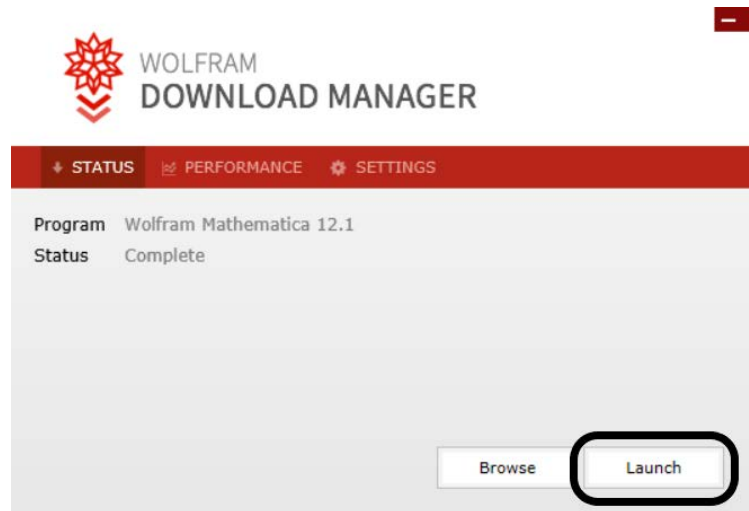

Instalação do Wolfram Mathematica 12.1.1 (windows) – Docentes

Passos de instalação