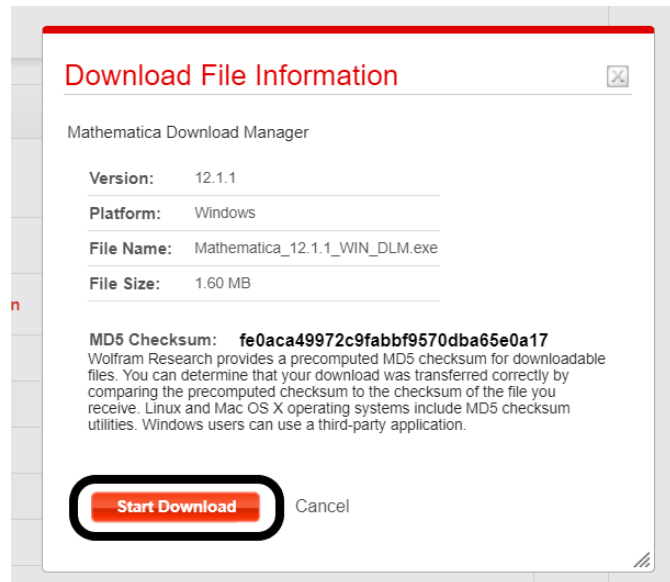

Instalação do Wolfram Mathematica 12.1.1 (windows) – Docentes

6 – Passos de instalação